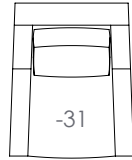

Nimbus Classic Ottoman
w28 | d25 | h17 in.

Nimbus Classic Sofa
w90 | d44.5 | h42.5 in.
ah25 | sh21.5 | sd24 in.

Shown: NIMC-50 Classic Sofa

Classic (NIMC) Sectional Components

Nimbus Classic Armless Chair
w34.5 | d44.5 | h42.5 in.
sh21 | sd24 in.

Nimbus Classic Bumper Ottoman
w34 | d35.5 | h22 in.

Nimbus Classic LAF Sofa
w73.5 | d44.5 | h42.5 in.
inside 68 | ah25 | sh21.5 | sd24 in.

Nimbus Classic RAF Sofa
w73.5 | d44.5 | h42.5 in.
inside 68 | ah25 | sh21.5 | sd24 in.

Nimbus Classic LAF Corner Sofa
w117 | d44.5 | h42.5 in.
inside 92 | ah25 | sh21 | sd24 in.

Nimbus Classic RAF Corner Sofa
w117 | d44.5 | h42.5 in.
inside 92 | ah25 | sh21 | sd24 in.

NIMBUS

Swag (NIMS)

Nimbus Swag Lounge Chair
w34 | d42.5 | h42.5 in.
inside 22 | ah25 | sh21 | sd22 in.

Nimbus Swag Swivel Chair
w34 | d42.5 | h42.5 in.
inside 22 | ah25 | sh21 | sd22 in.

Nimbus Swag Ottoman
w28 | d25 | h17 in.

Nimbus Swag Sofa
w90 | d44.5 | h42.5 in.
ah25 | sh21 | sd24 in.

Shown: NIMS-20 Ottoman, NIMS-31 Swivel Chair