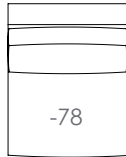

Nimbus Classic Bumper Ottoman
w34 | d35.5 | h22 in.

Nimbus Classic LAF Sofa
w73.5 | d44.5 | h42.5 in.
inside 68 | ah25 | sh21.5 | sd24 in.

Nimbus Classic RAF Sofa
w73.5 | d44.5 | h42.5 in.
inside 68 | ah25 | sh21.5 | sd24 in.

Nimbus Classic LAF Corner Sofa
w117 | d44.5 | h42.5 in.
inside 92 | ah25 | sh21 | sd24 in.

Nimbus Classic RAF Corner Sofa
w117 | d44.5 | h42.5 in.
inside 92 | ah25 | sh21 | sd24 in.

NIMBUS

Swag (NIMS)

Nimbus Swag Lounge Chair
w34 | d42.5 | h42.5 in.
inside 22 | ah25 | sh21 | sd22 in.

Nimbus Swag Swivel Chair
w34 | d42.5 | h42.5 in.
inside 22 | ah25 | sh21 | sd22 in.

Nimbus Swag Ottoman
w28 | d25 | h17 in.

Nimbus Swag Sofa
w90 | d44.5 | h42.5 in.
ah25 | sh21 | sd24 in.

Shown: NIMS-20 Ottoman, NIMS-31 Swivel Chair

Swag (NIMS) Sectional Components

Nimbus Swag Armless Chair
w34.5 | d44.5 | h42.5 in.
sh21 | sd24 in.

Nimbus Swag Bumper Ottoman
w34 | d35.5 | h22 in.

Nimbus Swag -52/-53 LAF/RAF Sofa
w73.5 | d44.5 | h42.5 in.
inside 68 | ah25 | sh21.5 | sd24 in.