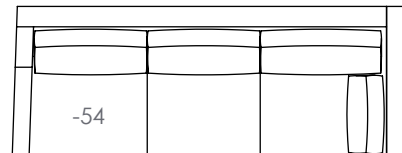

Nimbus Swag Swivel Chair
w34 | d42.5 | h42.5 in.
inside 22 | ah25 | sh21 | sd22 in.

Nimbus Swag Ottoman
w28 | d25 | h17 in.

Nimbus Swag Sofa
w90 | d44.5 | h42.5 in.
ah25 | sh21 | sd24 in.

Shown: NIMS-20 Ottoman, NIMS-31 Swivel Chair

Swag (NIMS) Sectional Components

Nimbus Swag Armless Chair
w34.5 | d44.5 | h42.5 in.
sh21 | sd24 in.

Nimbus Swag Bumper Ottoman
w34 | d35.5 | h22 in.

Nimbus Swag -52/-53 LAF/RAF Sofa
w73.5 | d44.5 | h42.5 in.
inside 68 | ah25 | sh21.5 | sd24 in.

Nimbus Swag LAF/RAF -54/-53 Corner Sofa
w117 | d44.5 | h42.5 in.
inside 92 | ah25 | sh21 | sd24 in.

Shown:
NIMS-54 LAF Corner Sofa
and NIMS-52 LAF Sofa

FAIRFIELD®

fairfieldchair.com   