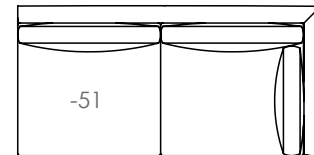

Shown: NIMB-67 Ottoman, NIMB-78 (2) Armless Chairs, NIMB-29 Corner Chair, and NIMB-51 RAF Sofa

Shown: NIMB-67 Ottoman, NIMB-78 (2) Armless Chairs, NIMB-29 Corner Chair, and NIMB-51 RAF Sofa

NIMBUS

Petite (NIMP)		
 <p>Nimbus Petite Corner Chair w35.5 d35.5 h39 in. ch27 sh22 sd21 in.</p>	 <p>Nimbus Petite Armless Chair w35 d35.5 h39 in. sh22 sd21 in.</p>	 <p>Nimbus Petite Bumper Ottoman w34.5 d35.5 h22 in.</p>
 <p>Nimbus Petite LAF Sofa w72.5 d35.5 h39 in. ch27 sh22 sd21 in.</p>	 <p>Nimbus Petite RAF Sofa w72.5 d35.5 h39 in. ch27 sh22 sd21 in.</p>	
 <p>Nimbus Petite LAF Corner Sofa w108 d35.5 h39 in. ch22 sh21 sd27 in.</p>	 <p>Nimbus Petite RAF Corner Sofa w108 d35.5 h39 in. ch22 sh21 sd27 in.</p>	
 <p>Nimbus Petite X-Long Sofa w87 d35.5 h39 in. ch27 sh22 sd21 in.</p>		

Shown: NIMP-54 Petite LAF Corner Sofa

Shown: NIMP-56 Petite X-Long Sofa

NIMBUS

Classic (NIMC)

Nimbus Classic Lounge Chair
w34 | d42.5 | h42.5 in.
inside 22 | ah25 | sh21 | sd22 in.

Nimbus Classic Swivel Chair
w34 | d42.5 | h42.5 in.
inside 22 | ah25 | sh21 | sd22 in.

Nimbus Classic Ottoman
w28 | d25 | h17 in.

Nimbus Classic Sofa
w90 | d44.5 | h42.5 in.
ah25 | sh21.5 | sd24 in.

Shown: NIMC-50 Classic Sofa

Classic (NIMC) Sectional Components

Nimbus Classic Armless Chair
w34.5 | d44.5 | h42.5 in.
sh21 | sd24 in.

Nimbus Classic Bumper Ottoman
w34 | d35.5 | h22 in.

Nimbus Classic LAF Sofa
w73.5 | d44.5 | h42.5 in.
inside 68 | ah25 | sh21.5 | sd24 in.

Nimbus Classic RAF Sofa
w73.5 | d44.5 | h42.5 in.
inside 68 | ah25 | sh21.5 | sd24 in.