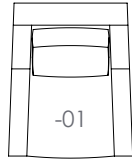

Nimbus Classic Ottoman
w28 | d25 | h17 in.

Nimbus Classic Sofa
w90 | d44.5 | h42.5 in.
ah25 | sh21.5 | sd24 in.

Shown: NIMC-50 Classic Sofa

Classic (NIMC) Sectional Components

Nimbus Classic Armless Chair
w34.5 | d44.5 | h42.5 in.
sh21 | sd24 in.

Nimbus Classic Bumper Ottoman
w34 | d35.5 | h22 in.

Nimbus Classic LAF Sofa
w73.5 | d44.5 | h42.5 in.
inside 68 | ah25 | sh21.5 | sd24 in.

Nimbus Classic RAF Sofa
w73.5 | d44.5 | h42.5 in.
inside 68 | ah25 | sh21.5 | sd24 in.

Nimbus Classic LAF Corner Sofa
w117 | d44.5 | h42.5 in.
inside 92 | ah25 | sh21 | sd24 in.

Nimbus Classic RAF Corner Sofa
w117 | d44.5 | h42.5 in.
inside 92 | ah25 | sh21 | sd24 in.

NIMBUS

Swag (NIMS)

Nimbus Swag Lounge Chair
w34 | d42.5 | h42.5 in.
inside 22 | ah25 | sh21 | sd22 in.