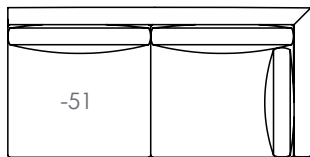

Nimbus Classic LAF Corner Sofa
w117 | d44.5 | h42.5 in.
inside 92 | ah25 | sh21 | sd24 in.

Nimbus Classic RAF Corner Sofa
w117 | d44.5 | h42.5 in.
inside 92 | ah25 | sh21 | sd24 in.

NIMBUS

Swag (NIMS)

Nimbus Swag Lounge Chair
w34 | d42.5 | h42.5 in.
inside 22 | ah25 | sh21 | sd22 in.

Nimbus Swag Swivel Chair
w34 | d42.5 | h42.5 in.
inside 22 | ah25 | sh21 | sd22 in.

Nimbus Swag Ottoman
w28 | d25 | h17 in.

Nimbus Swag Sofa
w90 | d44.5 | h42.5 in.
ah25 | sh21 | sd24 in.

Shown: NIMS-20 Ottoman, NIMS-31 Swivel Chair

Swag (NIMS) Sectional Components

Nimbus Swag Armless Chair
w34.5 | d44.5 | h42.5 in.
sh21 | sd24 in.

Nimbus Swag Bumper Ottoman
w34 | d35.5 | h22 in.

Nimbus Swag -52/-53 LAF/RAF Sofa
w73.5 | d44.5 | h42.5 in.
inside 68 | ah25 | sh21.5 | sd24 in.