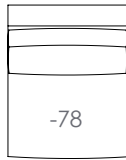

Shown: NIMB-67 Ottoman, NIMB-78 (2) Armless Chairs, NIMB-29 Corner Chair, and NIMB-51 RAF Sofa

Shown: NIMB-67 Ottoman, NIMB-78 (2) Armless Chairs, NIMB-29 Corner Chair, and NIMB-51 RAF Sofa

NIMBUS

Petite (NIMP)		
 <p>Nimbus Petite Corner Chair w35.5 d35.5 h39 in. ch27 sh22 sd21 in.</p>	 <p>Nimbus Petite Armless Chair w35 d35.5 h39 in. sh22 sd21 in.</p>	 <p>Nimbus Petite Bumper Ottoman w34.5 d35.5 h22 in.</p>
 <p>Nimbus Petite LAF Sofa w72.5 d35.5 h39 in. ch27 sh22 sd21 in.</p>	 <p>Nimbus Petite RAF Sofa w72.5 d35.5 h39 in. ch27 sh22 sd21 in.</p>	
 <p>Nimbus Petite LAF Corner Sofa w108 d35.5 h39 in. ch22 sh21 sd27 in.</p>	 <p>Nimbus Petite RAF Corner Sofa w108 d35.5 h39 in. ch22 sh21 sd27 in.</p>	
 <p>Nimbus Petite X-Long Sofa w87 d35.5 h39 in. ch27 sh22 sd21 in.</p>		

Shown: NIMP-54 Petite LAF Corner Sofa

Shown: NIMP-56 Petite X-Long Sofa

NIMBUS

Classic (NIMC)

Nimbus Classic Lounge Chair
w34 | d42.5 | h42.5 in.
inside 22 | ah25 | sh21 | sd22 in.

Nimbus Classic Swivel Chair
w34 | d42.5 | h42.5 in.
inside 22 | ah25 | sh21 | sd22 in.

Nimbus Classic Ottoman
w28 | d25 | h17 in.

Nimbus Classic Sofa
w90 | d44.5 | h42.5 in.
ah25 | sh21.5 | sd24 in.

Shown: NIMC-50 Classic Sofa

Classic (NIMC) Sectional Components

Nimbus Classic Armless Chair
w34.5 | d44.5 | h42.5 in.
sh21 | sd24 in.

Nimbus Classic Bumper Ottoman
w34 | d35.5 | h22 in.

Nimbus Classic LAF Sofa
w73.5 | d44.5 | h42.5 in.
inside 68 | ah25 | sh21.5 | sd24 in.

Nimbus Classic RAF Sofa
w73.5 | d44.5 | h42.5 in.
inside 68 | ah25 | sh21.5 | sd24 in.