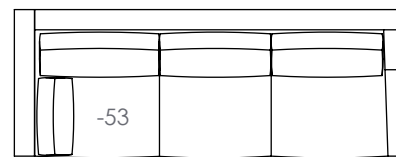

Nimbus Classic Ottoman
w28 | d25 | h17 in.

Nimbus Classic Sofa
w90 | d44.5 | h42.5 in.
ah25 | sh21.5 | sd24 in.

Shown: NIMC-50 Classic Sofa

Classic (NIMC) Sectional Components

Nimbus Classic Armless Chair
w34.5 | d44.5 | h42.5 in.
sh21 | sd24 in.

Nimbus Classic Bumper Ottoman
w34 | d35.5 | h22 in.

Nimbus Classic LAF Sofa
w73.5 | d44.5 | h42.5 in.
inside 68 | ah25 | sh21.5 | sd24 in.

Nimbus Classic RAF Sofa
w73.5 | d44.5 | h42.5 in.
inside 68 | ah25 | sh21.5 | sd24 in.

Nimbus Classic LAF Corner Sofa
w117 | d44.5 | h42.5 in.
inside 92 | ah25 | sh21 | sd24 in.

Nimbus Classic RAF Corner Sofa
w117 | d44.5 | h42.5 in.
inside 92 | ah25 | sh21 | sd24 in.

NIMBUS

Swag (NIMS)

Nimbus Swag Lounge Chair
w34 | d42.5 | h42.5 in.
inside 22 | ah25 | sh21 | sd22 in.