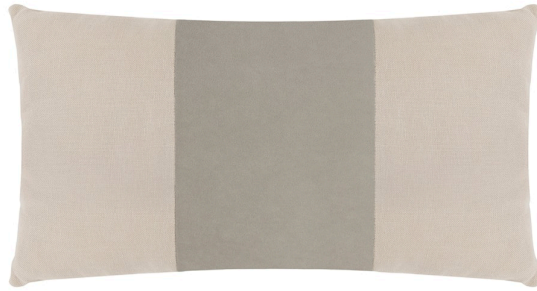

# FAIRFIELD

COLOR BLOCK ACCENT THROW PILLOWS

## Smoke Velvet Linen Kidney Pillow

**TP03-01-E**

Overall Dimensions: 13.00"w x 6.25"d x 22.00"h

Weltless 13 x 22 with Blendown Filling

COM: 1.25 yards

Suitable for Residential, Commercial & Senior Living

Blendown filling. 3506 Putty on Back and Outer Channel, 4787 Smoke Middle Stripe

<b>Width:</b>	13.00"	<b>Nailhead Small:</b>	Not Available	<b>Cube:</b>	9.75
<b>Depth:</b>	6.25"	<b>Nailhead Medium:</b>	Not Available	<b>Weight (lbs):</b>	9
<b>Height:</b>	22.00"	<b>COM:</b>	1.25 yards	<b>Country of origin:</b>	USA
<b>Custom Finishes:</b>	No	<b>Standard Seat:</b>	Blendown	<b>Residential:</b>	Yes