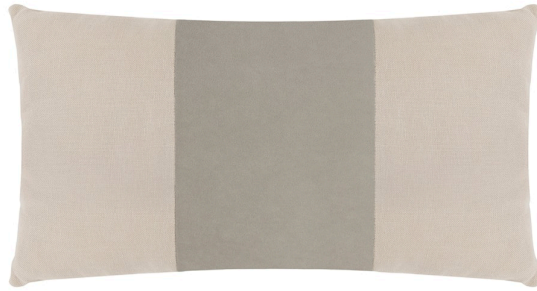

FAIRFIELD

COLOR BLOCK ACCENT THROW PILLOWS

Smoke Velvet Linen Kidney Pillow

TP03-01-E

Overall Dimensions: 13.00"w x 6.25"d x 22.00"h

Weltless 13 x 22 with Blendown Filling

COM: 1.25 yards (54" Plain)

Suitable for Residential, Commercial & Senior Living

Blendown filling. 3506 Putty on Back and Outer Channel, 4787 Smoke Middle Stripe

Width:	13.00"	Nailhead Small:	Not Available	Cube:	9.75
Depth:	6.25"	Nailhead Medium:	Not Available	Weight (lbs):	9
Height:	22.00"	COM:	1.25 yards (54" Plain)	Country of origin:	USA
Custom Finishes:	No	Standard Seat:	Blendown	Residential:	Yes