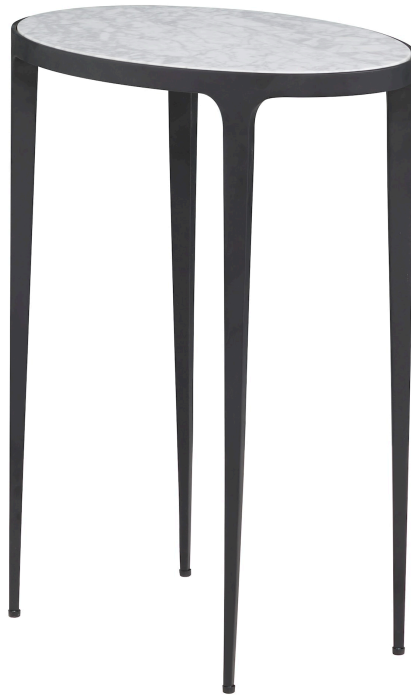

FAIRFIELD

Phoenix Oval Drink Table

8085-88

Overall Dimensions: 19.00"w x 12.00"d x 23.00"h

Suitable for Residential, Commercial & Senior Living

Features a metal base with White Carrara stone top.

Width:	19.00"	Custom Finishes:	No	Weight (lbs):	23
Depth:	12.00"	Nailhead Small:	Not Available	Country of origin:	CHINA
Height:	23.00"	Nailhead Medium:	Not Available	Residential:	Yes
Materials:	Metal,Marble	Cube:	4.78	Commercial:	Yes