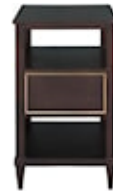

FAIRFIELD

MATTEO

Palazzo One Drawer Nightstand

8010-SN-M

Overall Dimensions: 30.50"w x 19.00"d x 32.00"h

Stocked in Cafe Mocha

Suitable for Residential, Commercial & Senior Living

Features one drawer. Soft Gold highlight striping with Antique Brass hardware.

Width:	30.50"	Standard Finish:	Cafe Mocha	Cube:	15.72
Depth:	19.00"	Custom Finishes:	No	Weight (lbs):	91
Height:	32.00"	Nailhead Small:	Not Available	Country of origin:	VIETNAM
Materials:	Beech Solids and Veneers	Nailhead Medium:	Not Available	Residential:	Yes