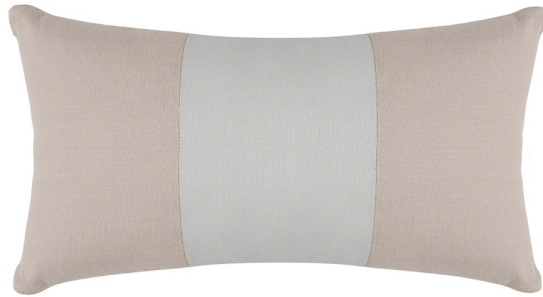

# FAIRFIELD

COLOR BLOCK ACCENT THROW PILLOWS

## Metal Velvet Linen Throw Pillow

### TP06-01-A

Overall Dimensions: 13.00"w x 6.25"d x 22.00"h

Weltless 13 x 22 with Blendown Filling

COM: 1.25 yards

Suitable for Residential, Commercial & Senior Living

Blendown filling. 3506 Dune on Back and Outer Channels, 3506 Metal Middle Stripe

<b>Width:</b>	13.00"	<b>Nailhead Small:</b>	Not Available	<b>Cube:</b>	9.75
<b>Depth:</b>	6.25"	<b>Nailhead Medium:</b>	Not Available	<b>Weight (lbs):</b>	9
<b>Height:</b>	22.00"	<b>COM:</b>	1.25 yards	<b>Country of origin:</b>	USA
<b>Custom Finishes:</b>	No	<b>Standard Seat:</b>	Blendown	<b>Residential:</b>	Yes