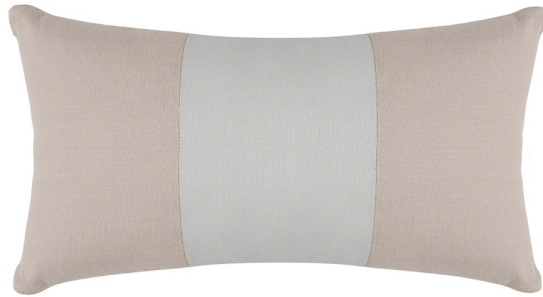

FAIRFIELD

COLOR BLOCK ACCENT THROW PILLOWS

Metal Velvet Linen Throw Pillow

TP06-01-A

Overall Dimensions: 13.00"w x 6.25"d x 22.00"h

Weltless 13 x 22 with Blendown Filling

COM: 1.25 yards (54" Plain)

Suitable for Residential, Commercial & Senior Living

Blendown filling. 3506 Dune on Back and Outer Channels, 3506 Metal Middle Stripe

| | | | | | |
|-------------------------|--------|-------------------------|------------------------|---------------------------|------|
| Width: | 13.00" | Nailhead Small: | Not Available | Cube: | 9.75 |
| Depth: | 6.25" | Nailhead Medium: | Not Available | Weight (lbs): | 9 |
| Height: | 22.00" | COM: | 1.25 yards (54" Plain) | Country of origin: | USA |
| Custom Finishes: | No | Standard Seat: | Blendown | Residential: | Yes |