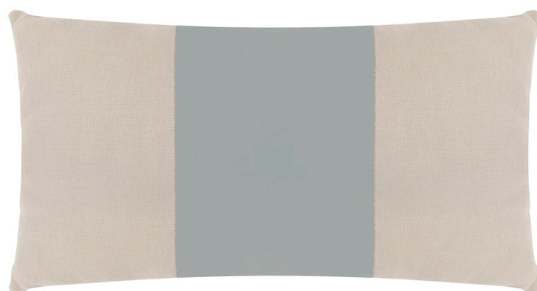

FAIRFIELD

COLOR BLOCK ACCENT THROW PILLOWS

Heron Velvet Linen Kidney Pillow

TP03-01-D

Overall Dimensions: 13.00"w x 6.25"d x 22.00"h

Weltless 13 x 22 with Blendown Filling

COM: 1.25 yards

Suitable for Residential, Commercial & Senior Living

Blendown filling. 3506 Putty on Back and Outer Channel, 4787 Heron Middle Stripe

Width:	13.00"	Nailhead Small:	Not Available	Cube:	9.75
Depth:	6.25"	Nailhead Medium:	Not Available	Weight (lbs):	9
Height:	22.00"	COM:	1.25 yards	Country of origin:	USA
Custom Finishes:	No	Standard Seat:	Blendown	Residential:	Yes