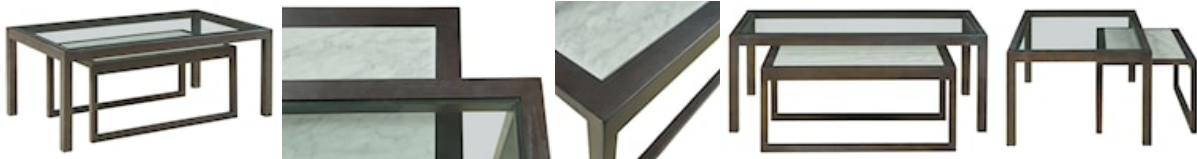

FAIRFIELD

LIBBY LANGDON FOR FAIRFIELD, MONOGRAM

Gansett Nesting Cocktail Table

M703-12

Overall Dimensions: 48.00"w x 28.00"d x 19.00"h

Finish Options Available

Suitable for Residential, Commercial & Senior Living

Large table: glass top. Small table: white Carrara Stone top. Also available as 6703-12 in Dark Sable

Width:	48.00"	Custom Finishes:	Yes	Weight (lbs):	120
Depth:	28.00"	Nailhead Small:	Not Available	Country of origin:	CHINA
Height:	19.00"	Nailhead Medium:	Not Available	Residential:	Yes
Materials:	Ash Solids	Cube:	20.73	Commercial:	Yes