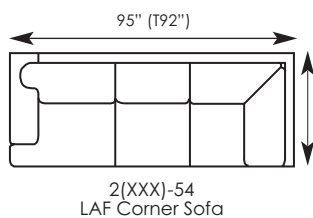

Opportunities

2TKW-50 Sofa

2TKW-01 Lounge Chair

Pieces Shown (Left to Right):
2TKS-27 LAF Chaise | 2TKS-79 Armless Loveseat
2TKS-77 Curved Corner | 2TKS-71 RAF Loveseat

Opportunities

Available Items*:

2(XXX)-01 Lounge Chair
W43 (T37) D39 H36-1/2
AH25 (T26) SH19-1/2 SD22 IW24-1/2

2(XXX)-20 Ottoman
W24 D24 H19-1/2

2(XXX)-26 RAF Chaise
W32-1/2 (T29-1/2) D63 H36-1/2
AH25 (T26) SH19-1/2 SD47 IW24
Standard w/(1) 18" throw pillow.**

2(XXX)-27 LAF Chaise
W32-1/2 (T29-1/2) D63 H36-1/2
AH25 (T26) SH19-1/2 SD47 IW24
Standard w/(1) 18" throw pillow.**

2(XXX)-50 Sofa
W89 (T83) D39 H36-1/2
AH25 (T26) SH19-1/2 SD22 IW70-1/2
Standard w/(2) 18" throw pillows.**

2(XXX)-51 RAF Sofa
W82-1/2 (T79-1/2) D39 H36-1/2
AH25 (T26) SH19-1/2 SD22 IW73
Standard w/(1) 18" throw pillow.**

2(XXX)-72 LAF Loveseat
W57-1/2 (T54-1/2) D39 H36-1/2
AH25 (T26) SH19-1/2 SD22 IW48
Standard w/(1) 18" throw pillow.**

2(XXX)-77 Curved Corner
W73-1/2 D43 H36-1/2
SH19-1/2 SD22
Standard w/(2) 18" throw pillows.**