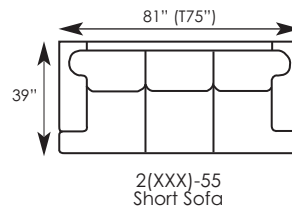

Opportunities

2TKW-50 Sofa

2TKW-01 Lounge Chair

Pieces Shown (Left to Right):
2TKS-27 LAF Chaise | 2TKS-79 Armless Loveseat
2TKS-77 Curved Corner | 2TKS-71 RAF Loveseat

Opportunities

Available Items*:

2(XXX)-01 Lounge Chair
W43 (T37) D39 H36-1/2
AH25 (T26) SH19-1/2 SD22 IW24-1/2

2(XXX)-20 Ottoman
W24 D24 H19-1/2

2(XXX)-26 RAF Chaise
W32-1/2 (T29-1/2) D63 H36-1/2
AH25 (T26) SH19-1/2 SD47 IW24
Standard w/(1) 18" throw pillow.**

2(XXX)-27 LAF Chaise
W32-1/2 (T29-1/2) D63 H36-1/2
AH25 (T26) SH19-1/2 SD47 IW24
Standard w/(1) 18" throw pillow.**

2(XXX)-70 Loveseat
W64 (T58) D39 H36-1/2
AH25 (T26) SH19-1/2 SD22 IW45-1/2
Standard w/(2) 18" throw pillows.**

2(XXX)-71 RAF Loveseat
W57-1/2 (T54-1/2) D39 H36-1/2
AH25 (T26) SH19-1/2 SD22 IW48
Standard w/(1) 18" throw pillow.**

2(XXX)-72 LAF Loveseat
W57-1/2 (T54-1/2) D39 H36-1/2
AH25 (T26) SH19-1/2 SD22 IW48
Standard w/(1) 18" throw pillow.**

2(XXX)-77 Curved Corner
W73-1/2 D43 H36-1/2
SH19-1/2 SD22
Standard w/(2) 18" throw pillows.**