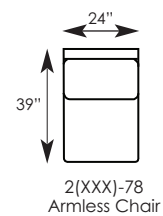

Opportunities

2TKW-50 Sofa

2TKW-01 Lounge Chair

Pieces Shown (Left to Right):
2TKS-27 LAF Chaise | 2TKS-79 Armless Loveseat
2TKS-77 Curved Corner | 2TKS-71 RAF Loveseat

Opportunities

Available Items*:

2(XXX)-01 Lounge Chair
W43 (T37) D39 H36-1/2
AH25 (T26) SH19-1/2 SD22 IW24-1/2

2(XXX)-20 Ottoman
W24 D24 H19-1/2

2(XXX)-26 RAF Chaise
W32-1/2 (T29-1/2) D63 H36-1/2
AH25 (T26) SH19-1/2 SD47 IW24
Standard w/(1) 18" throw pillow.**

2(XXX)-27 LAF Chaise
W32-1/2 (T29-1/2) D63 H36-1/2
AH25 (T26) SH19-1/2 SD47 IW24
Standard w/(1) 18" throw pillow.**

2(XXX)-50 Sofa
W89 (T83) D39 H36-1/2
AH25 (T26) SH19-1/2 SD22 IW70-1/2
Standard w/(2) 18" throw pillows.**

2(XXX)-51 RAF Sofa
W82-1/2 (T79-1/2) D39 H36-1/2
AH25 (T26) SH19-1/2 SD22 IW73
Standard w/(1) 18" throw pillow.**

2(XXX)-72 LAF Loveseat
W57-1/2 (T54-1/2) D39 H36-1/2
AH25 (T26) SH19-1/2 SD22 IW48
Standard w/(1) 18" throw pillow.**

2(XXX)-77 Curved Corner
W73-1/2 D43 H36-1/2
SH19-1/2 SD22
Standard w/(2) 18" throw pillows.**