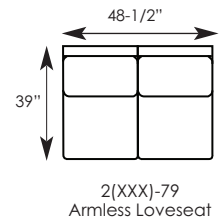

Opportunities

2TKW-50 Sofa

2TKW-01 Lounge Chair

Pieces Shown (Left to Right):
2TKS-27 LAF Chaise | 2TKS-79 Armless Loveseat
2TKS-77 Curved Corner | 2TKS-71 RAF Loveseat

Opportunities

Available Items*:

2(XXX)-01 Lounge Chair
W43 (T37) D39 H36-1/2
AH25 (T26) SH19-1/2 SD22 IW24-1/2

2(XXX)-20 Ottoman
W24 D24 H19-1/2

2(XXX)-26 RAF Chaise
W32-1/2 (T29-1/2) D63 H36-1/2
AH25 (T26) SH19-1/2 SD47 IW24
Standard w/(1) 18" throw pillow.**

2(XXX)-27 LAF Chaise
W32-1/2 (T29-1/2) D63 H36-1/2
AH25 (T26) SH19-1/2 SD47 IW24
Standard w/(1) 18" throw pillow.**

2(XXX)-50 Sofa
W89 (T83) D39 H36-1/2
AH25 (T26) SH19-1/2 SD22 IW70-1/2
Standard w/(2) 18" throw pillows.**

2(XXX)-51 RAF Sofa
W82-1/2 (T79-1/2) D39 H36-1/2
AH25 (T26) SH19-1/2 SD22 IW73
Standard w/(1) 18" throw pillow.**

2(XXX)-72 LAF Loveseat
W57-1/2 (T54-1/2) D39 H36-1/2
AH25 (T26) SH19-1/2 SD22 IW48
Standard w/(1) 18" throw pillow.**

2(XXX)-77 Curved Corner
W73-1/2 D43 H36-1/2
SH19-1/2 SD22
Standard w/(2) 18" throw pillows.**