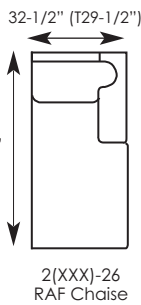

Opportunities

2TKW-50 Sofa

2TKW-01 Lounge Chair

Pieces Shown (Left to Right):
2TKS-27 LAF Chaise | 2TKS-79 Armless Loveseat
2TKS-77 Curved Corner | 2TKS-71 RAF Loveseat

Opportunities

Available Items*:

2(XXX)-01 Lounge Chair
W43 (T37) D39 H36-1/2
AH25 (T26) SH19-1/2 SD22 IW24-1/2

2(XXX)-20 Ottoman
W24 D24 H19-1/2

2(XXX)-26 RAF Chaise
W32-1/2 (T29-1/2) D63 H36-1/2
AH25 (T26) SH19-1/2 SD47 IW24
Standard w/(1) 18" throw pillow.**

2(XXX)-27 LAF Chaise
W32-1/2 (T29-1/2) D63 H36-1/2
AH25 (T26) SH19-1/2 SD47 IW24
Standard w/(1) 18" throw pillow.**

2(XXX)-50 Sofa
W89 (T83) D39 H36-1/2
AH25 (T26) SH19-1/2 SD22 IW70-1/2
Standard w/(2) 18" throw pillows.**

2(XXX)-51 RAF Sofa
W82-1/2 (T79-1/2) D39 H36-1/2
AH25 (T26) SH19-1/2 SD22 IW73
Standard w/(1) 18" throw pillow.**

2(XXX)-72 LAF Loveseat
W57-1/2 (T54-1/2) D39 H36-1/2
AH25 (T26) SH19-1/2 SD22 IW48
Standard w/(1) 18" throw pillow.**

2(XXX)-77 Curved Corner
W73-1/2 D43 H36-1/2
SH19-1/2 SD22
Standard w/(2) 18" throw pillows.**