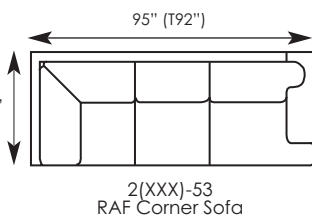

Opportunities

2TKW-50 Sofa

2TKW-01 Lounge Chair

Pieces Shown (Left to Right):
2TKS-27 LAF Chaise | 2TKS-79 Armless Loveseat
2TKS-77 Curved Corner | 2TKS-71 RAF Loveseat

Opportunities

Available Items*:

2(XXX)-01 Lounge Chair
W43 (T37) D39 H36-1/2
AH25 (T26) SH19-1/2 SD22 IW24-1/2

2(XXX)-20 Ottoman
W24 D24 H19-1/2

2(XXX)-26 RAF Chaise
W32-1/2 (T29-1/2) D63 H36-1/2
AH25 (T26) SH19-1/2 SD47 IW24
Standard w/(1) 18" throw pillow.**

2(XXX)-27 LAF Chaise
W32-1/2 (T29-1/2) D63 H36-1/2
AH25 (T26) SH19-1/2 SD47 IW24
Standard w/(1) 18" throw pillow.**

2(XXX)-50 Sofa
W89 (T83) D39 H36-1/2
AH25 (T26) SH19-1/2 SD22 IW70-1/2
Standard w/(2) 18" throw pillows.**

2(XXX)-51 RAF Sofa
W82-1/2 (T79-1/2) D39 H36-1/2
AH25 (T26) SH19-1/2 SD22 IW73
Standard w/(1) 18" throw pillow.**

2(XXX)-72 LAF Loveseat
W57-1/2 (T54-1/2) D39 H36-1/2
AH25 (T26) SH19-1/2 SD22 IW48
Standard w/(1) 18" throw pillow.**

2(XXX)-77 Curved Corner
W73-1/2 D43 H36-1/2
SH19-1/2 SD22
Standard w/(2) 18" throw pillows.**