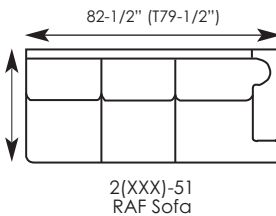

Opportunities

2TKW-50 Sofa

2TKW-01 Lounge Chair

Pieces Shown (Left to Right):
2TKS-27 LAF Chaise | 2TKS-79 Armless Loveseat
2TKS-77 Curved Corner | 2TKS-71 RAF Loveseat

Opportunities

Available Items*:

2(XXX)-01 Lounge Chair
W43 (T37) D39 H36-1/2
AH25 (T26) SH19-1/2 SD22 IW24-1/2

2(XXX)-20 Ottoman
W24 D24 H19-1/2

2(XXX)-26 RAF Chaise
W32-1/2 (T29-1/2) D63 H36-1/2
AH25 (T26) SH19-1/2 SD47 IW24
Standard w/(1) 18" throw pillow.**

2(XXX)-27 LAF Chaise
W32-1/2 (T29-1/2) D63 H36-1/2
AH25 (T26) SH19-1/2 SD47 IW24
Standard w/(1) 18" throw pillow.**

2(XXX)-70 Loveseat
W64 (T58) D39 H36-1/2
AH25 (T26) SH19-1/2 SD22 IW45-1/2
Standard w/(2) 18" throw pillows.**

2(XXX)-71 RAF Loveseat
W57-1/2 (T54-1/2) D39 H36-1/2
AH25 (T26) SH19-1/2 SD22 IW48
Standard w/(1) 18" throw pillow.**

2(XXX)-72 LAF Loveseat
W57-1/2 (T54-1/2) D39 H36-1/2
AH25 (T26) SH19-1/2 SD22 IW48
Standard w/(1) 18" throw pillow.**

2(XXX)-77 Curved Corner
W73-1/2 D43 H36-1/2
SH19-1/2 SD22
Standard w/(2) 18" throw pillows.**