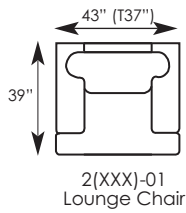

Opportunities

2TKW-50 Sofa

2TKW-01 Lounge Chair

Pieces Shown (Left to Right):
2TKS-27 LAF Chaise | 2TKS-79 Armless Loveseat
2TKS-77 Curved Corner | 2TKS-71 RAF Loveseat

Opportunities

Available Items*:

2(XXX)-01 Lounge Chair
W43 (T37) D39 H36-1/2
AH25 (T26) SH19-1/2 SD22 IW24-1/2

2(XXX)-20 Ottoman
W24 D24 H19-1/2

2(XXX)-26 RAF Chaise
W32-1/2 (T29-1/2) D63 H36-1/2
AH25 (T26) SH19-1/2 SD47 IW24
Standard w/(1) 18" throw pillow.**

2(XXX)-27 LAF Chaise
W32-1/2 (T29-1/2) D63 H36-1/2
AH25 (T26) SH19-1/2 SD47 IW24
Standard w/(1) 18" throw pillow.**

2(XXX)-70 Loveseat
W64 (T58) D39 H36-1/2
AH25 (T26) SH19-1/2 SD22 IW45-1/2
Standard w/(2) 18" throw pillows.**

2(XXX)-71 RAF Loveseat
W57-1/2 (T54-1/2) D39 H36-1/2
AH25 (T26) SH19-1/2 SD22 IW48
Standard w/(1) 18" throw pillow.**

2(XXX)-72 LAF Loveseat
W57-1/2 (T54-1/2) D39 H36-1/2
AH25 (T26) SH19-1/2 SD22 IW48
Standard w/(1) 18" throw pillow.**

2(XXX)-77 Curved Corner
W73-1/2 D43 H36-1/2
SH19-1/2 SD22
Standard w/(2) 18" throw pillows.**