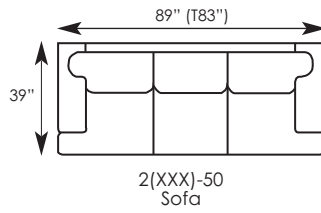

Opportunities

2TKW-50 Sofa

2TKW-01 Lounge Chair

Pieces Shown (Left to Right):
2TKS-27 LAF Chaise | 2TKS-79 Armless Loveseat
2TKS-77 Curved Corner | 2TKS-71 RAF Loveseat

Opportunities

Available Items*:

2(XXX)-01 Lounge Chair
W43 (T37) D39 H36-1/2
AH25 (T26) SH19-1/2 SD22 IW24-1/2

2(XXX)-20 Ottoman
W24 D24 H19-1/2

2(XXX)-26 RAF Chaise
W32-1/2 (T29-1/2) D63 H36-1/2
AH25 (T26) SH19-1/2 SD47 IW24
Standard w/(1) 18" throw pillow.**

2(XXX)-27 LAF Chaise
W32-1/2 (T29-1/2) D63 H36-1/2
AH25 (T26) SH19-1/2 SD47 IW24
Standard w/(1) 18" throw pillow.**

2(XXX)-70 Loveseat
W64 (T58) D39 H36-1/2
AH25 (T26) SH19-1/2 SD22 IW45-1/2
Standard w/(2) 18" throw pillows.**

2(XXX)-71 RAF Loveseat
W57-1/2 (T54-1/2) D39 H36-1/2
AH25 (T26) SH19-1/2 SD22 IW48
Standard w/(1) 18" throw pillow.**

2(XXX)-72 LAF Loveseat
W57-1/2 (T54-1/2) D39 H36-1/2
AH25 (T26) SH19-1/2 SD22 IW48
Standard w/(1) 18" throw pillow.**

2(XXX)-77 Curved Corner
W73-1/2 D43 H36-1/2
SH19-1/2 SD22
Standard w/(2) 18" throw pillows.**