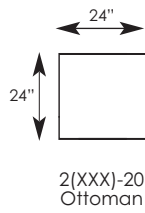

Opportunities

2TKW-50 Sofa

2TKW-01 Lounge Chair

Pieces Shown (Left to Right):
2TKS-27 LAF Chaise | 2TKS-79 Armless Loveseat
2TKS-77 Curved Corner | 2TKS-71 RAF Loveseat

Opportunities

Available Items*:

2(XXX)-01 Lounge Chair
W43 (T37) D39 H36-1/2
AH25 (T26) SH19-1/2 SD22 IW24-1/2

2(XXX)-20 Ottoman
W24 D24 H19-1/2

2(XXX)-26 RAF Chaise
W32-1/2 (T29-1/2) D63 H36-1/2
AH25 (T26) SH19-1/2 SD47 IW24
Standard w/(1) 18" throw pillow.**

2(XXX)-27 LAF Chaise
W32-1/2 (T29-1/2) D63 H36-1/2
AH25 (T26) SH19-1/2 SD47 IW24
Standard w/(1) 18" throw pillow.**

2(XXX)-70 Loveseat
W64 (T58) D39 H36-1/2
AH25 (T26) SH19-1/2 SD22 IW45-1/2
Standard w/(2) 18" throw pillows.**

2(XXX)-71 RAF Loveseat
W57-1/2 (T54-1/2) D39 H36-1/2
AH25 (T26) SH19-1/2 SD22 IW48
Standard w/(1) 18" throw pillow.**

2(XXX)-72 LAF Loveseat
W57-1/2 (T54-1/2) D39 H36-1/2
AH25 (T26) SH19-1/2 SD22 IW48
Standard w/(1) 18" throw pillow.**

2(XXX)-77 Curved Corner
W73-1/2 D43 H36-1/2
SH19-1/2 SD22
Standard w/(2) 18" throw pillows.**