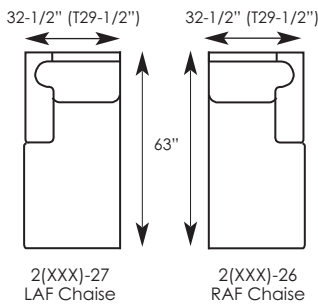

Opportunities

2TKW-50 Sofa

2TKW-01 Lounge Chair

Pieces Shown (Left to Right):
2TKS-27 LAF Chaise | 2TKS-79 Armless Loveseat
2TKS-77 Curved Corner | 2TKS-71 RAF Loveseat

Opportunities

Available Items*:

2(XXX)-01 Lounge Chair
W43 (T37) D39 H36-1/2
AH25 (T26) SH19-1/2 SD22 IW24-1/2

2(XXX)-20 Ottoman
W24 D24 H19-1/2

2(XXX)-26 RAF Chaise
W32-1/2 (T29-1/2) D63 H36-1/2
AH25 (T26) SH19-1/2 SD47 IW24
Standard w/(1) 18" throw pillow.**

2(XXX)-27 LAF Chaise
W32-1/2 (T29-1/2) D63 H36-1/2
AH25 (T26) SH19-1/2 SD47 IW24
Standard w/(1) 18" throw pillow.**

2(XXX)-50 Sofa
W89 (T83) D39 H36-1/2
AH25 (T26) SH19-1/2 SD22 IW70-1/2
Standard w/(2) 18" throw pillows.**

2(XXX)-51 RAF Sofa
W82-1/2 (T79-1/2) D39 H36-1/2
AH25 (T26) SH19-1/2 SD22 IW73
Standard w/(1) 18" throw pillow.**

2(XXX)-72 LAF Loveseat
W57-1/2 (T54-1/2) D39 H36-1/2
AH25 (T26) SH19-1/2 SD22 IW48
Standard w/(1) 18" throw pillow.**

2(XXX)-77 Curved Corner
W73-1/2 D43 H36-1/2
SH19-1/2 SD22
Standard w/(2) 18" throw pillows.**