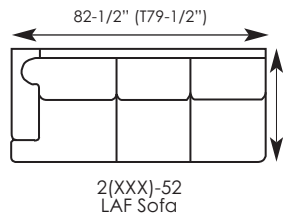

Opportunities

2TKW-50 Sofa

2TKW-01 Lounge Chair

Pieces Shown (Left to Right):
2TKS-27 LAF Chaise | 2TKS-79 Armless Loveseat
2TKS-77 Curved Corner | 2TKS-71 RAF Loveseat

Opportunities

Available Items*:

2(XXX)-01 Lounge Chair
W43 (T37) D39 H36-1/2
AH25 (T26) SH19-1/2 SD22 IW24-1/2

2(XXX)-20 Ottoman
W24 D24 H19-1/2

2(XXX)-26 RAF Chaise
W32-1/2 (T29-1/2) D63 H36-1/2
AH25 (T26) SH19-1/2 SD47 IW24
Standard w/(1) 18" throw pillow.**

2(XXX)-27 LAF Chaise
W32-1/2 (T29-1/2) D63 H36-1/2
AH25 (T26) SH19-1/2 SD47 IW24
Standard w/(1) 18" throw pillow.**

2(XXX)-70 Loveseat
W64 (T58) D39 H36-1/2
AH25 (T26) SH19-1/2 SD22 IW45-1/2
Standard w/(2) 18" throw pillows.**

2(XXX)-71 RAF Loveseat
W57-1/2 (T54-1/2) D39 H36-1/2
AH25 (T26) SH19-1/2 SD22 IW48
Standard w/(1) 18" throw pillow.**

2(XXX)-72 LAF Loveseat
W57-1/2 (T54-1/2) D39 H36-1/2
AH25 (T26) SH19-1/2 SD22 IW48
Standard w/(1) 18" throw pillow.**

2(XXX)-77 Curved Corner
W73-1/2 D43 H36-1/2
SH19-1/2 SD22
Standard w/(2) 18" throw pillows.**