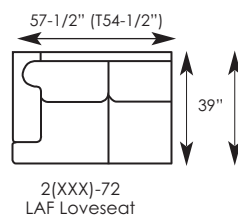

Opportunities

2TKW-50 Sofa

2TKW-01 Lounge Chair

Pieces Shown (Left to Right):
2TKS-27 LAF Chaise | 2TKS-79 Armless Loveseat
2TKS-77 Curved Corner | 2TKS-71 RAF Loveseat

Opportunities

Available Items*:

2(XXX)-01 Lounge Chair
W43 (T37) D39 H36-1/2
AH25 (T26) SH19-1/2 SD22 IW24-1/2

2(XXX)-20 Ottoman
W24 D24 H19-1/2

2(XXX)-26 RAF Chaise
W32-1/2 (T29-1/2) D63 H36-1/2
AH25 (T26) SH19-1/2 SD47 IW24
Standard w/(1) 18" throw pillow.**

2(XXX)-27 LAF Chaise
W32-1/2 (T29-1/2) D63 H36-1/2
AH25 (T26) SH19-1/2 SD47 IW24
Standard w/(1) 18" throw pillow.**

2(XXX)-50 Sofa
W89 (T83) D39 H36-1/2
AH25 (T26) SH19-1/2 SD22 IW70-1/2
Standard w/(2) 18" throw pillows.**

2(XXX)-51 RAF Sofa
W82-1/2 (T79-1/2) D39 H36-1/2
AH25 (T26) SH19-1/2 SD22 IW73
Standard w/(1) 18" throw pillow.**

2(XXX)-72 LAF Loveseat
W57-1/2 (T54-1/2) D39 H36-1/2
AH25 (T26) SH19-1/2 SD22 IW48
Standard w/(1) 18" throw pillow.**

2(XXX)-77 Curved Corner
W73-1/2 D43 H36-1/2
SH19-1/2 SD22
Standard w/(2) 18" throw pillows.**