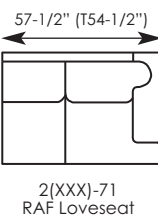

Opportunities

2TKW-50 Sofa

2TKW-01 Lounge Chair

Pieces Shown (Left to Right):
2TKS-27 LAF Chaise | 2TKS-79 Armless Loveseat
2TKS-77 Curved Corner | 2TKS-71 RAF Loveseat

Opportunities

Available Items*:

2(XXX)-01 Lounge Chair
W43 (T37) D39 H36-1/2
AH25 (T26) SH19-1/2 SD22 IW24-1/2

2(XXX)-20 Ottoman
W24 D24 H19-1/2

2(XXX)-26 RAF Chaise
W32-1/2 (T29-1/2) D63 H36-1/2
AH25 (T26) SH19-1/2 SD47 IW24
Standard w/(1) 18" throw pillow.**

2(XXX)-27 LAF Chaise
W32-1/2 (T29-1/2) D63 H36-1/2
AH25 (T26) SH19-1/2 SD47 IW24
Standard w/(1) 18" throw pillow.**

2(XXX)-50 Sofa
W89 (T83) D39 H36-1/2
AH25 (T26) SH19-1/2 SD22 IW70-1/2
Standard w/(2) 18" throw pillows.**

2(XXX)-51 RAF Sofa
W82-1/2 (T79-1/2) D39 H36-1/2
AH25 (T26) SH19-1/2 SD22 IW73
Standard w/(1) 18" throw pillow.**

2(XXX)-72 LAF Loveseat
W57-1/2 (T54-1/2) D39 H36-1/2
AH25 (T26) SH19-1/2 SD22 IW48
Standard w/(1) 18" throw pillow.**

2(XXX)-77 Curved Corner
W73-1/2 D43 H36-1/2
SH19-1/2 SD22
Standard w/(2) 18" throw pillows.**