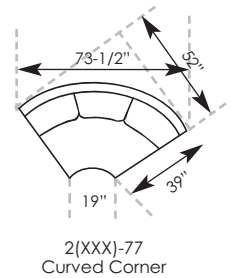

Opportunities

2TKW-50 Sofa

2TKW-01 Lounge Chair

Pieces Shown (Left to Right):
2TKS-27 LAF Chaise | 2TKS-79 Armless Loveseat
2TKS-77 Curved Corner | 2TKS-71 RAF Loveseat

Opportunities

Available Items*:

2(XXX)-01 Lounge Chair
W43 (T37) D39 H36-1/2
AH25 (T26) SH19-1/2 SD22 IW24-1/2

2(XXX)-20 Ottoman
W24 D24 H19-1/2

2(XXX)-26 RAF Chaise
W32-1/2 (T29-1/2) D63 H36-1/2
AH25 (T26) SH19-1/2 SD47 IW24
Standard w/(1) 18" throw pillow.**

2(XXX)-27 LAF Chaise
W32-1/2 (T29-1/2) D63 H36-1/2
AH25 (T26) SH19-1/2 SD47 IW24
Standard w/(1) 18" throw pillow.**

2(XXX)-70 Loveseat
W64 (T58) D39 H36-1/2
AH25 (T26) SH19-1/2 SD22 IW45-1/2
Standard w/(2) 18" throw pillows.**

2(XXX)-71 RAF Loveseat
W57-1/2 (T54-1/2) D39 H36-1/2
AH25 (T26) SH19-1/2 SD22 IW48
Standard w/(1) 18" throw pillow.**

2(XXX)-72 LAF Loveseat
W57-1/2 (T54-1/2) D39 H36-1/2
AH25 (T26) SH19-1/2 SD22 IW48
Standard w/(1) 18" throw pillow.**

2(XXX)-77 Curved Corner
W73-1/2 D43 H36-1/2
SH19-1/2 SD22
Standard w/(2) 18" throw pillows.**