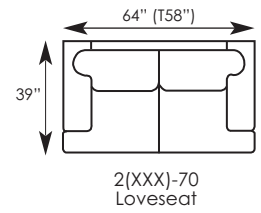

Opportunities

2TKW-50 Sofa

2TKW-01 Lounge Chair

Pieces Shown (Left to Right):
2TKS-27 LAF Chaise | 2TKS-79 Armless Loveseat
2TKS-77 Curved Corner | 2TKS-71 RAF Loveseat

Opportunities

Available Items*:

2(XXX)-01 Lounge Chair
W43 (T37) D39 H36-1/2
AH25 (T26) SH19-1/2 SD22 IW24-1/2

2(XXX)-20 Ottoman
W24 D24 H19-1/2

2(XXX)-26 RAF Chaise
W32-1/2 (T29-1/2) D63 H36-1/2
AH25 (T26) SH19-1/2 SD47 IW24
Standard w/(1) 18" throw pillow.**

2(XXX)-27 LAF Chaise
W32-1/2 (T29-1/2) D63 H36-1/2
AH25 (T26) SH19-1/2 SD47 IW24
Standard w/(1) 18" throw pillow.**

2(XXX)-70 Loveseat
W64 (T58) D39 H36-1/2
AH25 (T26) SH19-1/2 SD22 IW45-1/2
Standard w/(2) 18" throw pillows.**

2(XXX)-71 RAF Loveseat
W57-1/2 (T54-1/2) D39 H36-1/2
AH25 (T26) SH19-1/2 SD22 IW48
Standard w/(1) 18" throw pillow.**

2(XXX)-72 LAF Loveseat
W57-1/2 (T54-1/2) D39 H36-1/2
AH25 (T26) SH19-1/2 SD22 IW48
Standard w/(1) 18" throw pillow.**

2(XXX)-77 Curved Corner
W73-1/2 D43 H36-1/2
SH19-1/2 SD22
Standard w/(2) 18" throw pillows.**