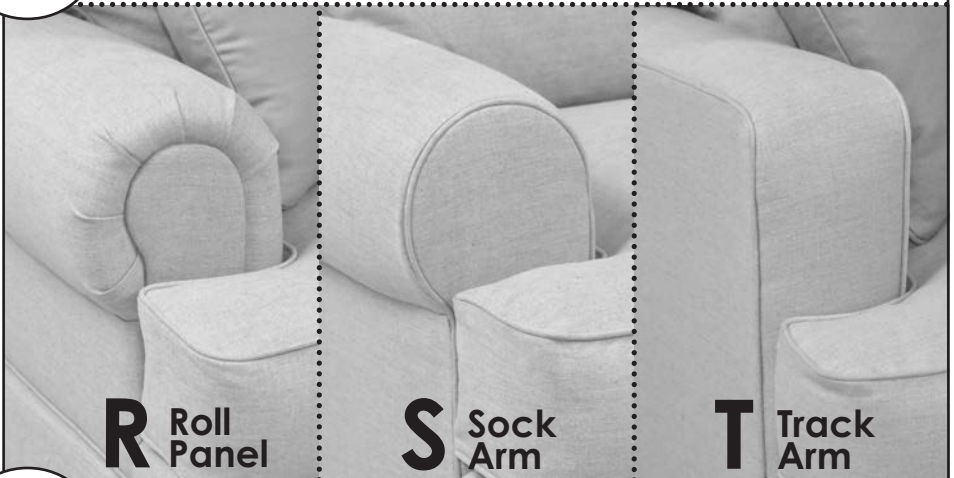

2(XXX)-51 RAF Sofa
W82-1/2 (T79-1/2) D39 H36-1/2
AH25 (T26) SH19-1/2 SD22 IW73
Standard w/(1) 18" throw pillow.**

2(XXX)-52 LAF Sofa
W82-1/2 (T79-1/2) D39 H36-1/2
AH25 (T26) SH19-1/2 SD22 IW73
Standard w/(1) 18" throw pillow.**

2(XXX)-53 RAF Corner Sofa
W95 (T92) D39 H36-1/2
AH25 (T26) SH19-1/2 SD22 IW70-1/2
Standard w/(1) 18" throw pillow.**

2(XXX)-54 LAF Corner Sofa
W95 (T92) D39 H36-1/2
AH25 (T26) SH19-1/2 SD22 IW70-1/2
Standard w/(1) 18" throw pillow.**

2(XXX)-55 Short Sofa
W81 (T75) D39 H36-1/2
AH25 (T26) SH19-1/2 SD22 IW62-1/2
Standard w/(2) 18" throw pillows.**

2(XXX)-70 Loveseat
W64 (T58) D39 H36-1/2
AH25 (T26) SH19-1/2 SD22 IW45-1/2
Standard w/(2) 18" throw pillows.**

2(XXX)-71 RAF Loveseat
W57-1/2 (T54-1/2) D39 H36-1/2
AH25 (T26) SH19-1/2 SD22 IW48
Standard w/(1) 18" throw pillow.**

2(XXX)-72 LAF Loveseat
W57-1/2 (T54-1/2) D39 H36-1/2
AH25 (T26) SH19-1/2 SD22 IW48
Standard w/(1) 18" throw pillow.**

2(XXX)-77 Curved Corner
W73-1/2 D43 H36-1/2
SH19-1/2 SD22
Standard w/(2) 18" throw pillows.**

2(XXX)-78 Armless Chair
W24 D39 H36-1/2
SH19-1/2 SD22

2(XXX)-79 Armless Loveseat
W48-1/2 D39 H36-1/2
SH19-1/2 SD22

*All pieces feature loose back cushions and are standard with full BlendDown.

** Pillow(s) not standard with leather/vinyl application.

1

Choose an ARM OPTION:

To build your frame number, begin with the Number "2", then add an Arm Option: **2 (R, S or T)**

R Roll Panel

S Sock Arm

T Track Arm

2

Choose a BACK PILLOW OPTION:

Continue building your frame number by adding a Back Pillow Option: **2 (R, S or T) (B, K or P)**